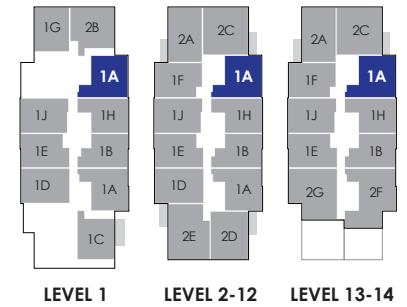

# highlands

1A.1 Magnolia

1 BED | 782sf

# highlands

1A.2 Magnolia  
Mirrored

**1 BED | 774sf**