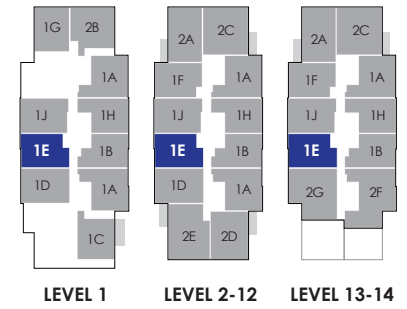

highlands

1E Cedar

1 BED | 714sf