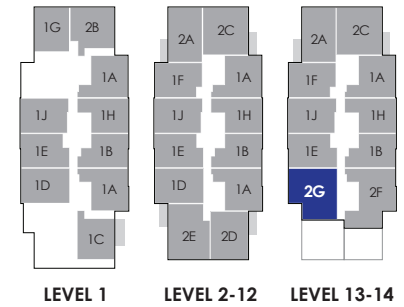

highlands

2G Maple

2 BED | 1,017sf