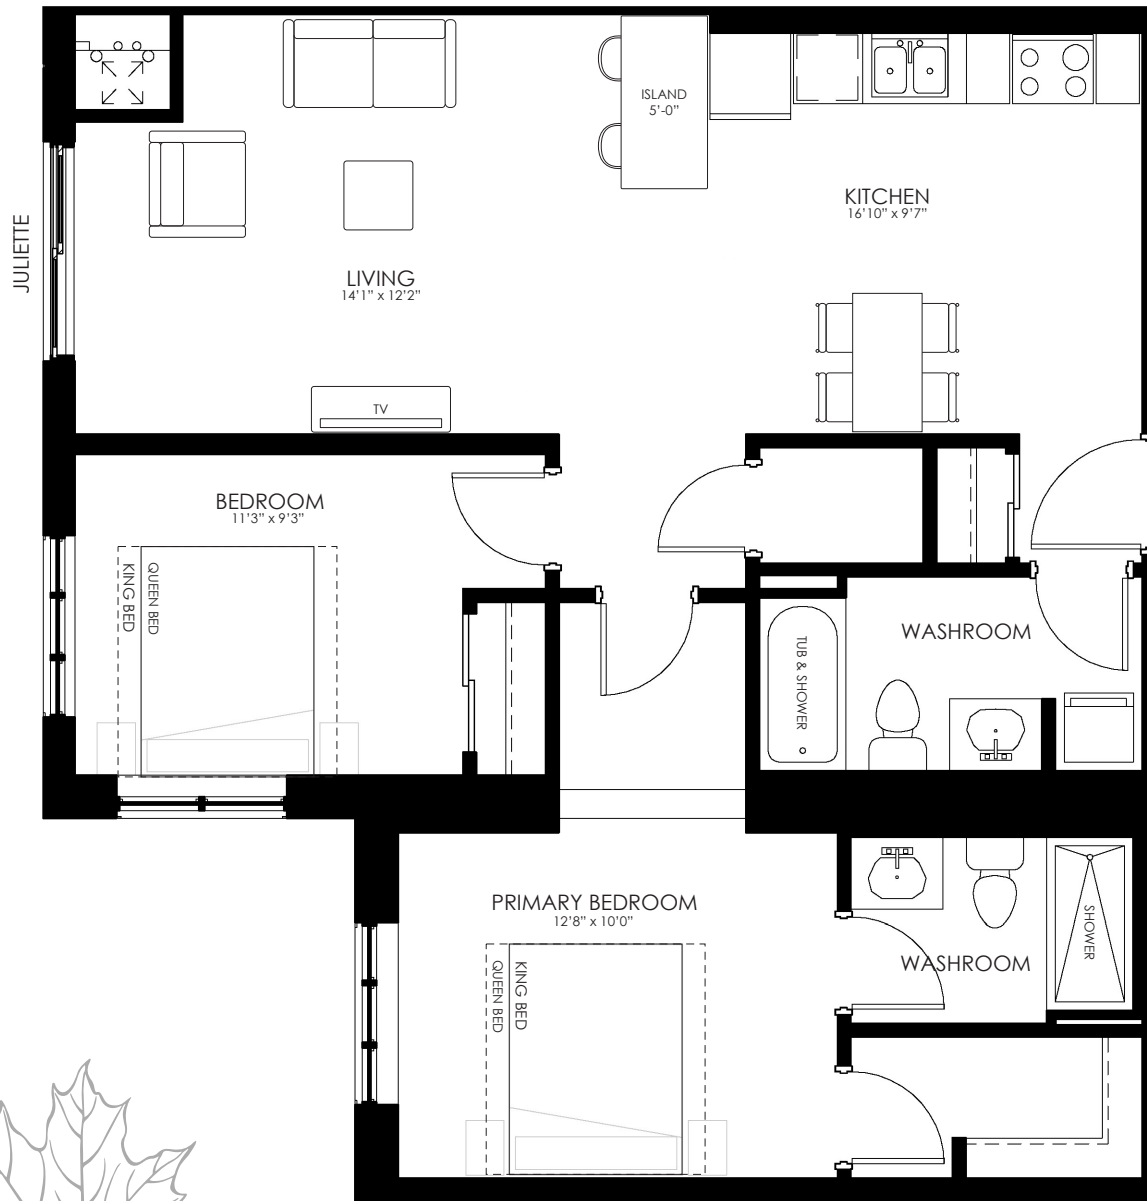

highlands

2G Maple

2 BED | 1,017sf