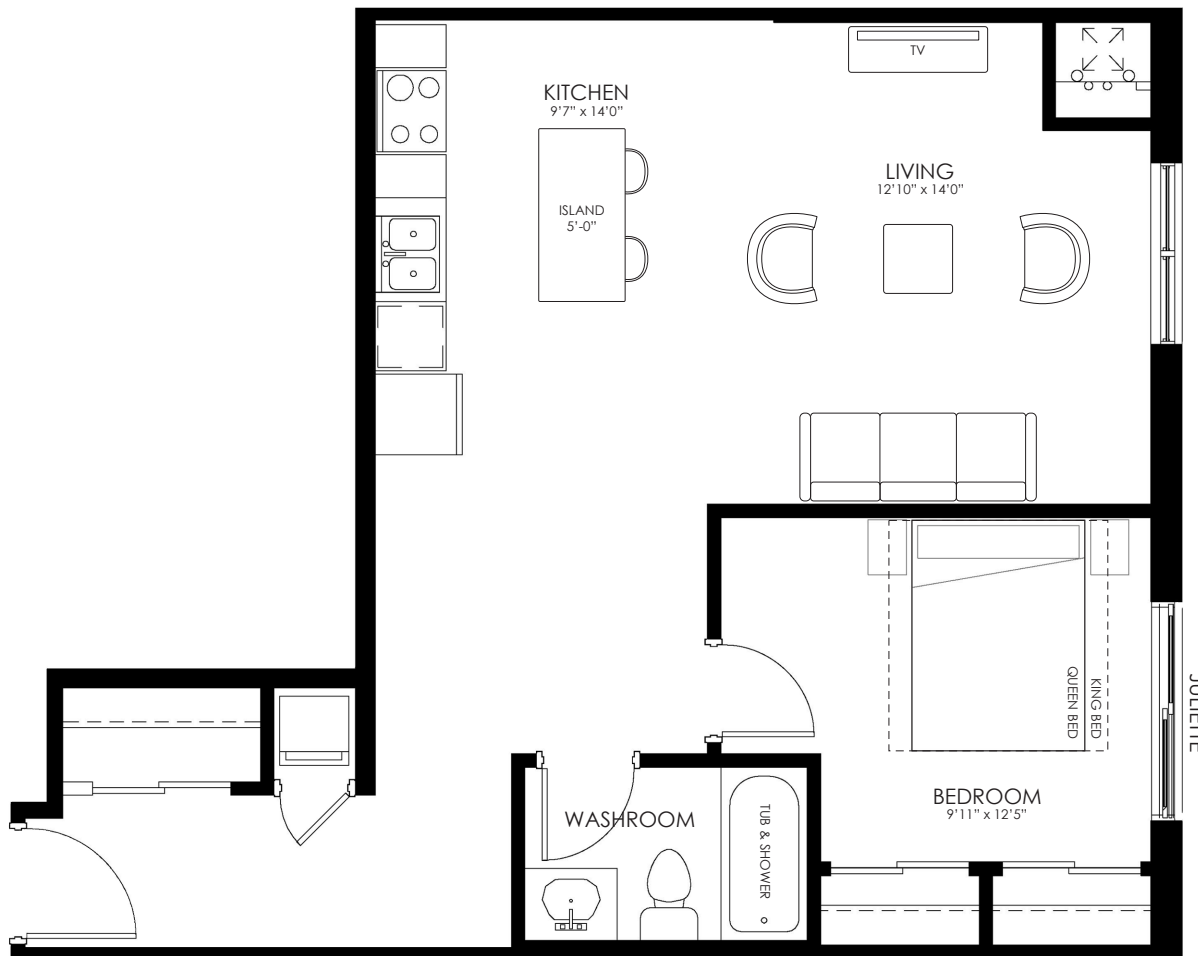

# highlands

Suite Layouts

# highlands

1A.1 Magnolia

1 BED | 782sf

# highlands

1A.2 Magnolia  
Mirrored

**1 BED | 774sf**

# highlands

1B Willow

1 BED | 690sf