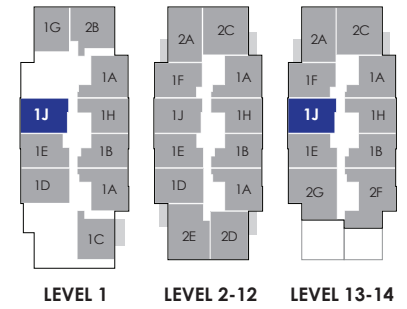

highlands

1J.1 Beech
Barrier Free

1 BED | 737sf