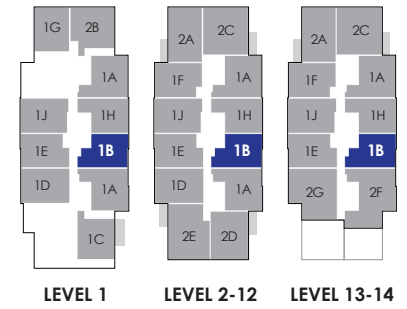

highlands

1B Willow

1 BED | 690sf