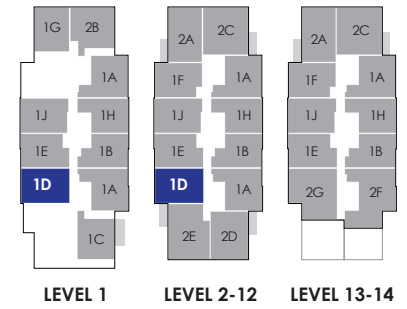

highlands

1D Oak
1 BED | 746sf