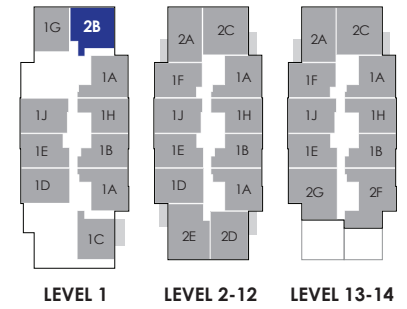

highlands

2B Sycamore

2 BED | 838sf