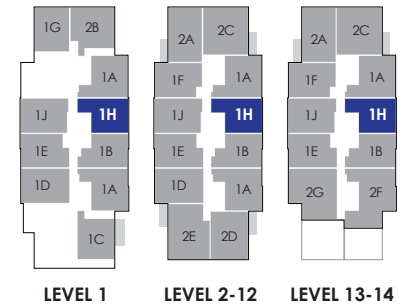

highlands

1H Juniper
Barrier Free

1 BED | 691sf