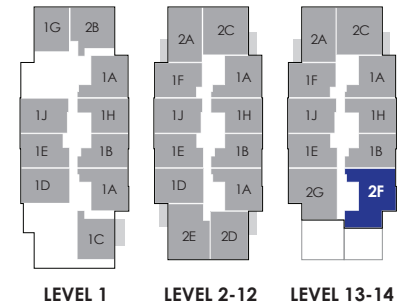

highlands

2F Aspen

2 BED | 1,072sf