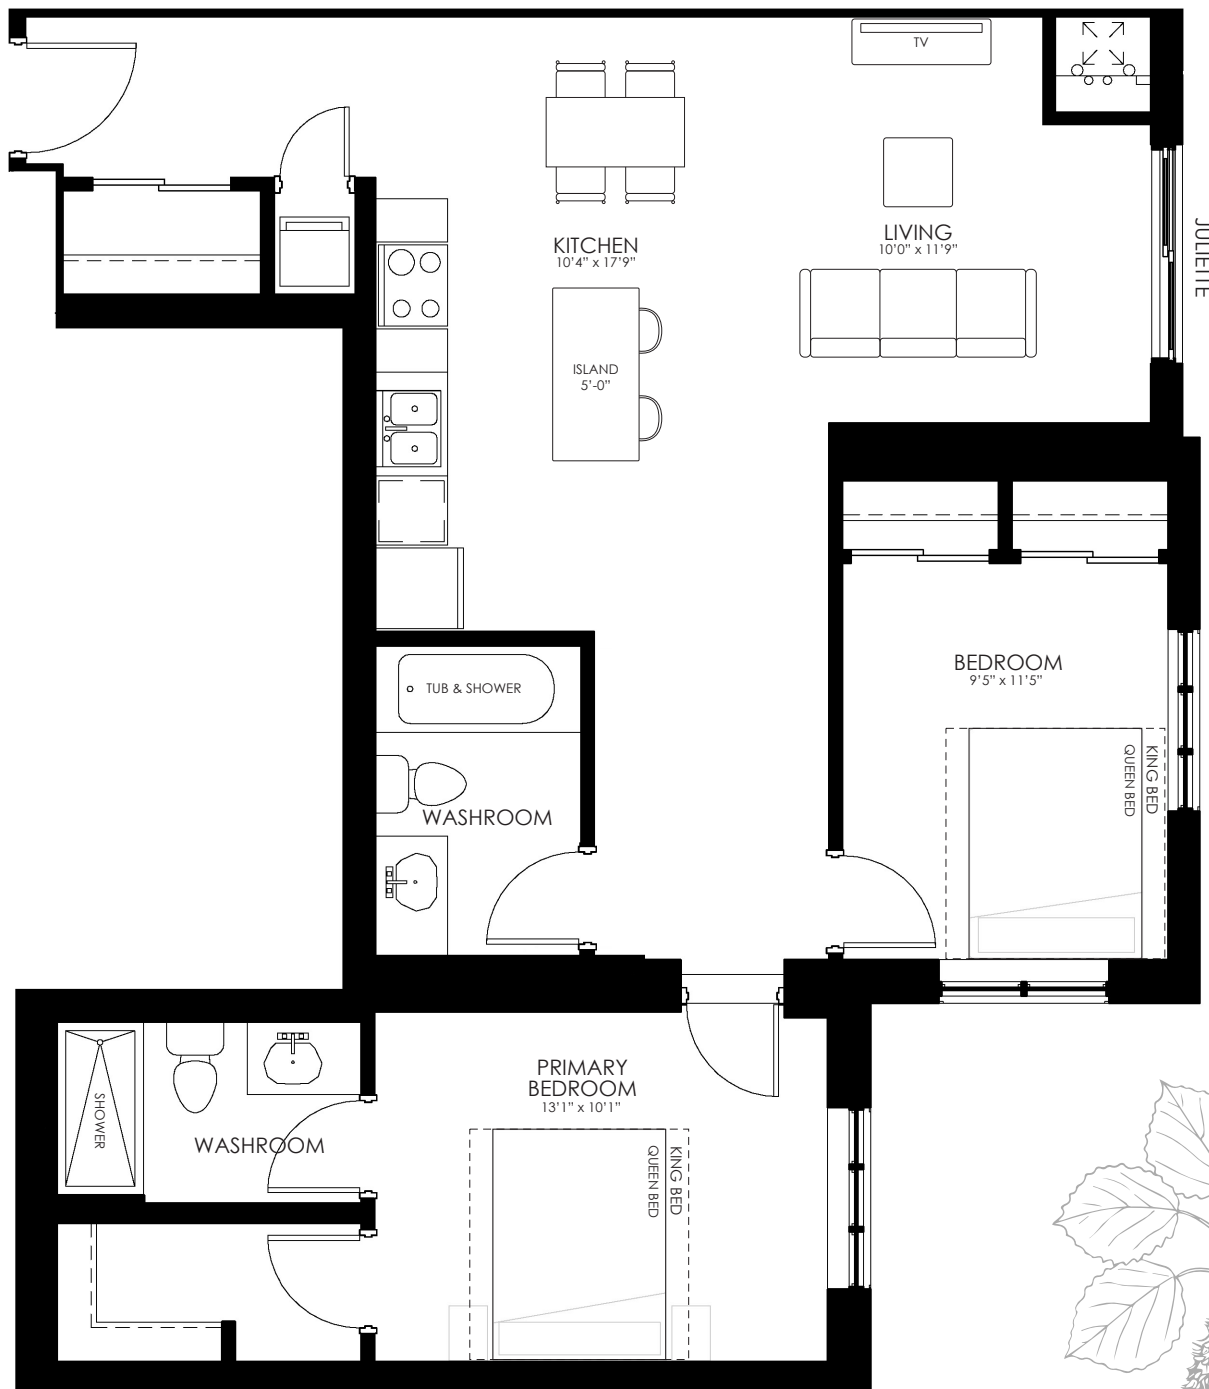

highlands

2F Aspen

2 BED | 1,072sf