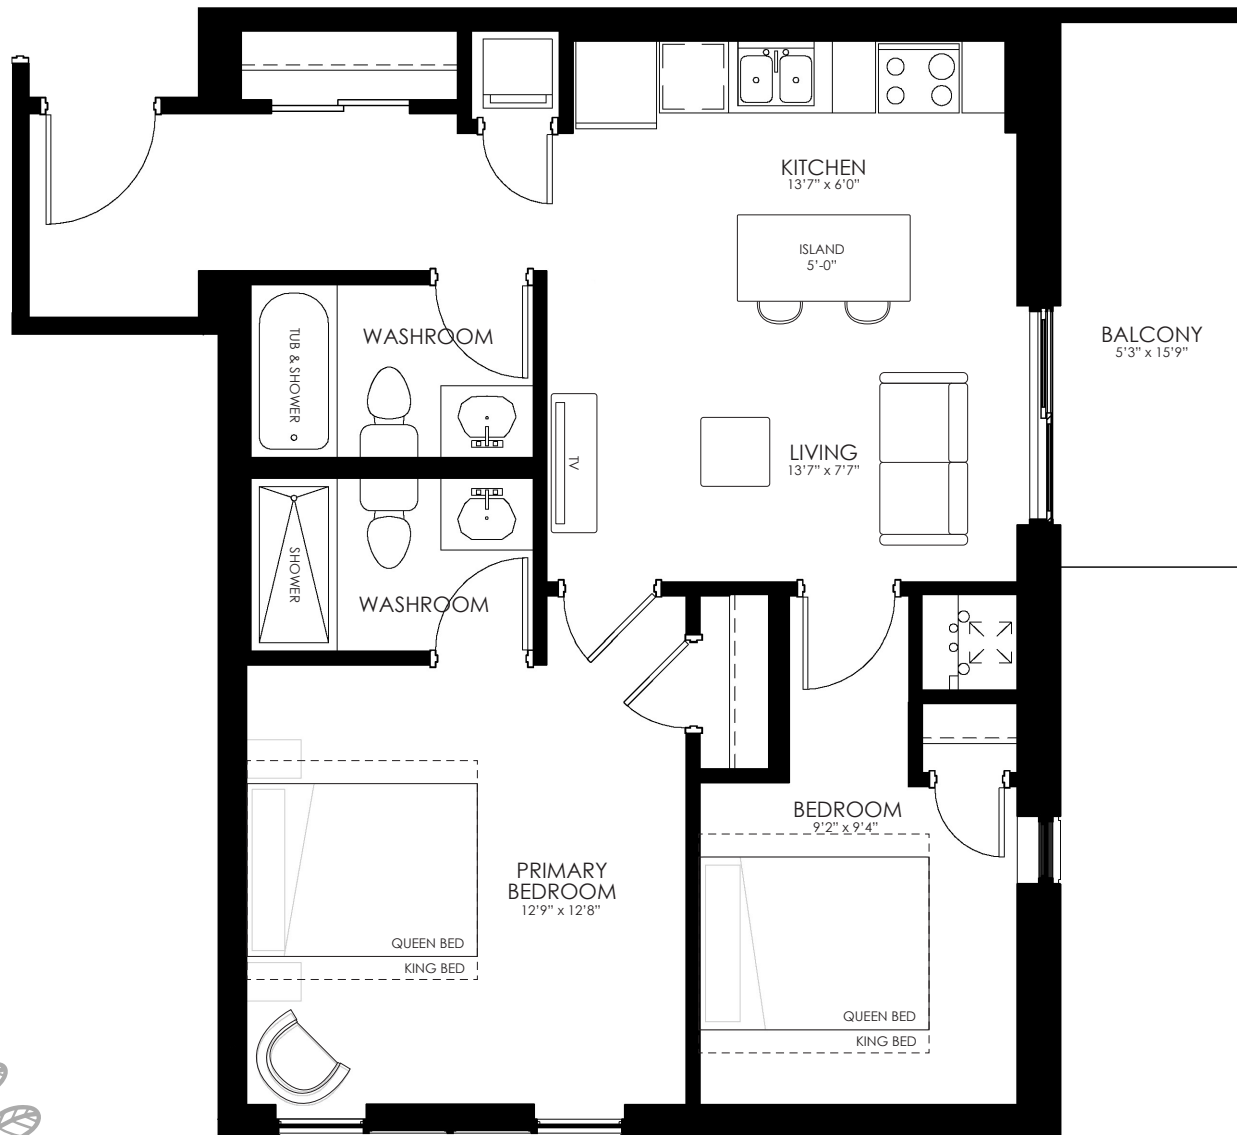

highlands

2D Acacia

2 BED | 829sf